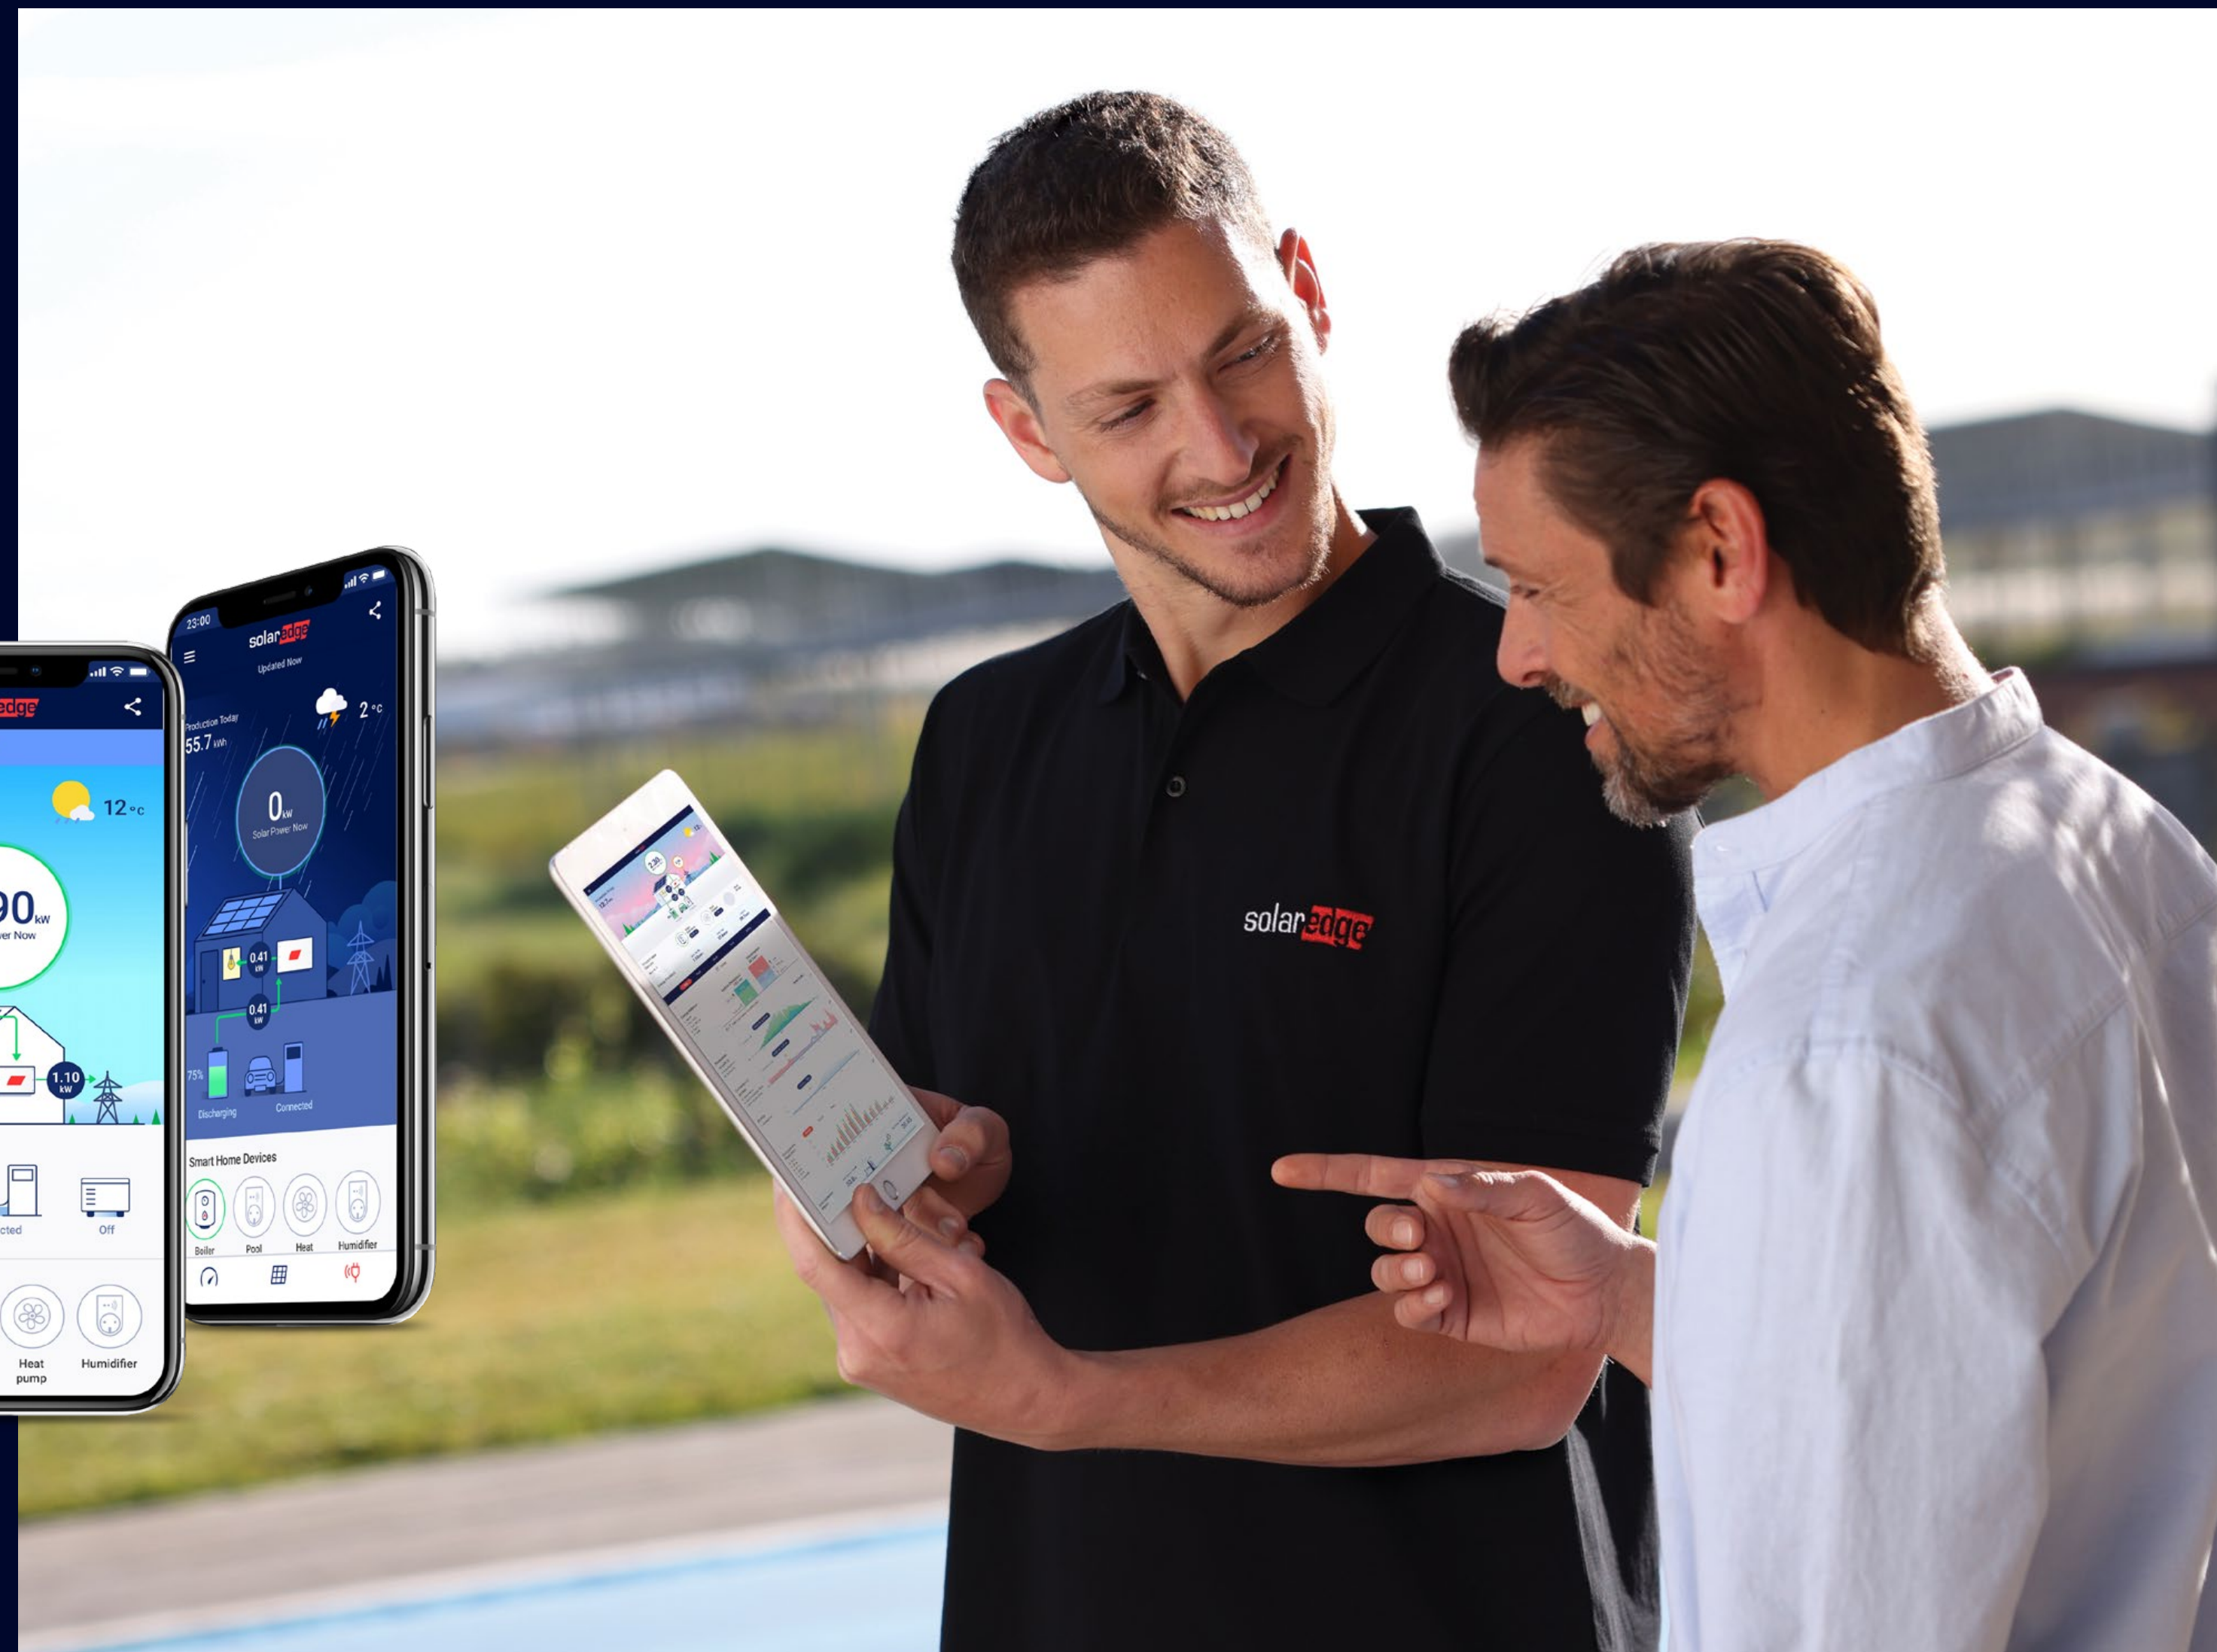

TAKE CONTROL

Tracking your energy production and consumption is easy with the mySolarEdge app

- Track energy usage to keep bills low
- Ensure battery levels are where you want them
- Control EV charging to suit your schedule
- Manage smart energy add-ons
- See your energy and carbon savings!