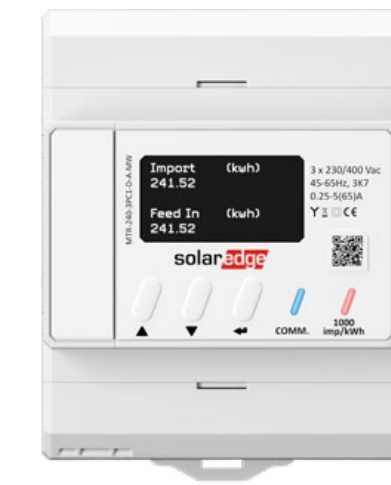

SOLAREEDGE HOME INLINE METER

Measures the home energy flow to and from the grid providing valuable insights to maximise your SolarEdge Home ecosystem