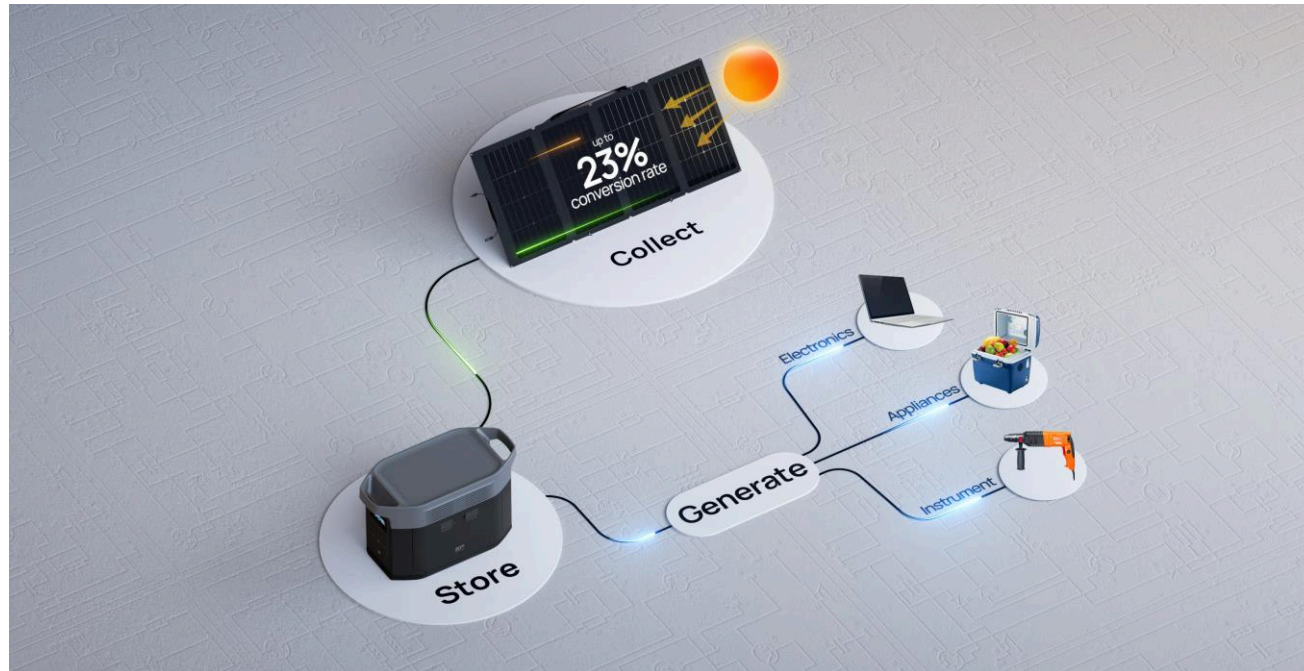

- **Safe and stable for high performance even in high temperatures.**

DELTA 2 Max

3,000 Battery Cycles

Others

500 Battery Cycles

6× More Cycles

Harness clean solar power at the fastest speed

Fastest Solar Recharging :