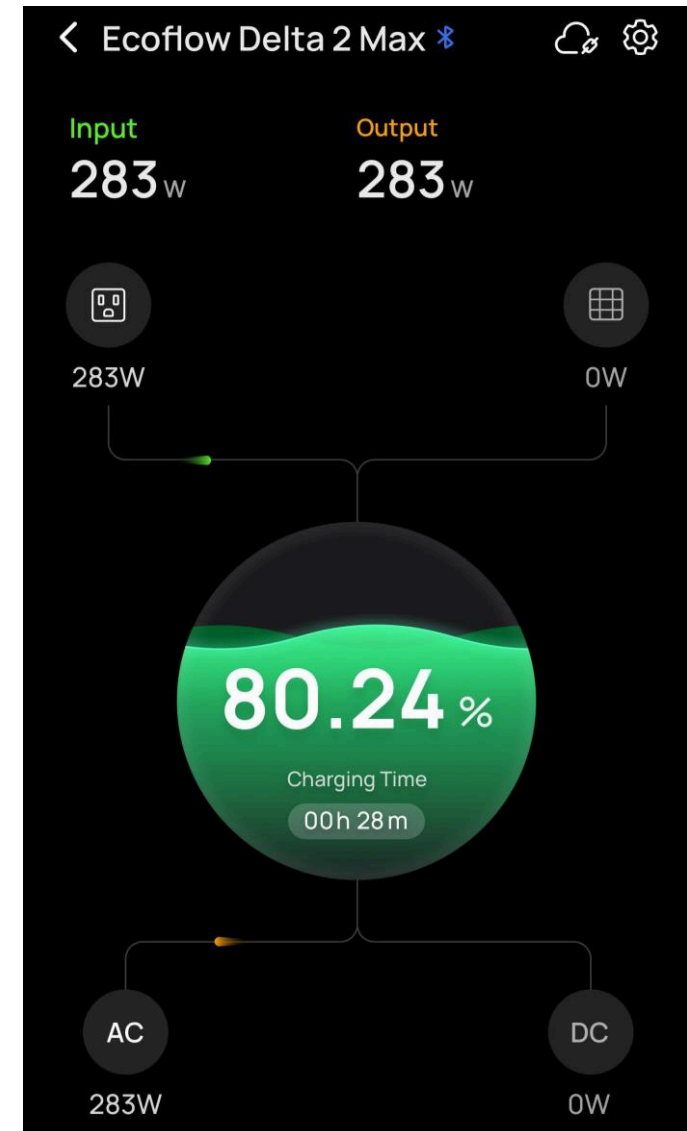

Compared with traditional generators, our DELTA 2 Max is a cleaner, quieter, and easier-to-use energy solution

220W
EcoFlowSolar Panel

400W
EcoFlowSolar Panel

400W*2=800W
EcoFlowSolar Panel

EcoFlowSolar Panel
Series

Most Smart app control with upgraded advanced features

- **Control at your fingertips**

Take control of your DELTA 2 Max and view the stats right on your phone

- **Get a bird's-eye view of your energy consumption**

Keep track of the input from solar panels, extra batteries, and smart generators, and check the output of each port on your unit.

- **Save more on electricity bills**

Prioritize the use of solar energy via the EcoFlow app when using AC + solar dual charging.