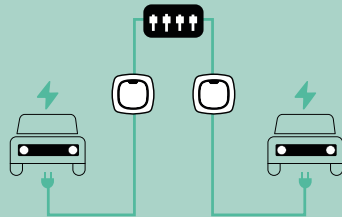

Dynamic Power Sharing Dynamic Load Balancing for Multiple Vehicles

Scale your charging infrastructure without expensive electrical retrofits. Intelligently distribute energy across up to 25 chargers.