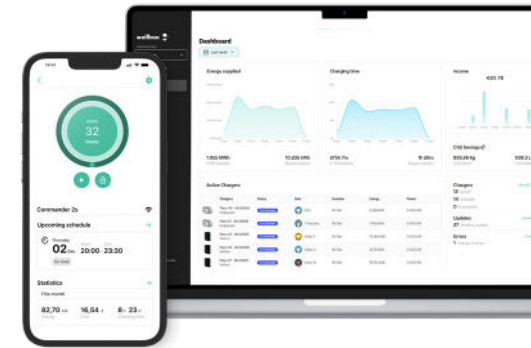

MYWALLBOX PORTAL

Includes the myWallbox Business license

The one-stop platform for managing any charging network

- Manage multiple users, chargers and locations.
- Get real-time updates and statistics.
- Open up your network for public use.
- Implement payment options, like Pay-per-Charge or Pay-per-Month.
- Access to unlimited Dynamic Power Sharing.