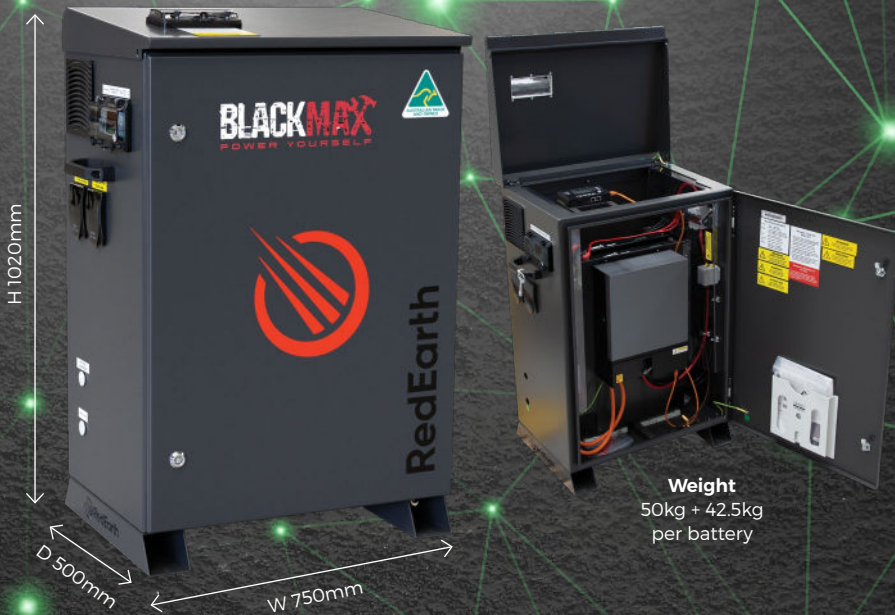

BlackMax

OFF-GRID POWER

SPECIFICATIONS

Power Output

5kW peak (30 mins)
10kVA surge (3.6 kW continuous)

Solar Input

Connect up to 6.5kW of solar panels to the single MPPT (120-450Vdc max. 500Vdc/22A)

Battery

Up to 3 x 4.1kWh Troppos (max. 12.3kWh)
Voltage: 48Vdc (nom.)

Electrical Connection

15A AC output socket, or have an electrician hardwire an external sub board to internal AC output terminal block.
15A AC input plug (for generator), optional generator hardwire and autostart.

Monitoring

Optional remote monitoring (via mobile and PC) using RedEarth's own RedPi and EMU app (subject to network availability).

An all-in-one standalone off-grid power system, BlackMax was RedEarth's original product, created with the idea of providing electricity where it isn't.

BlackMax is the perfect solution for sheds, weekenders, and tiny homes. Its IP43 rating means it can be installed outside on a dry surface in the shade.

Like all of RedEarth's products, BlackMax is fully engineered, assembled, and tested to Australian standards at RedEarth's factory in Brisbane. It comes as a complete solution that can be easily installed by an off-grid SPS-certified installer.